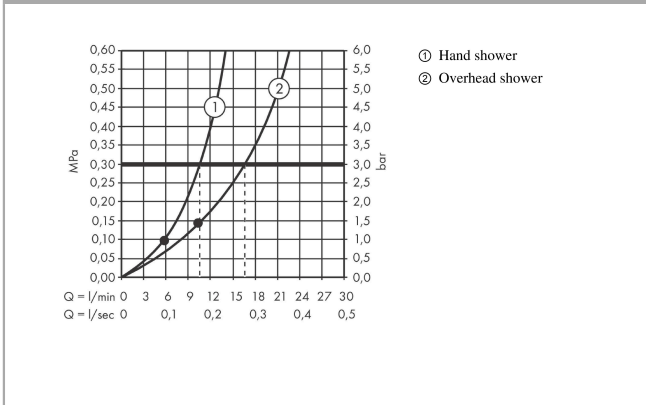

Raindance Select S
Showerpipe 240 1jet PowderRain with thermostat
Finish: **Matt White** Article Number: **27633700**

Product image

Scale drawing

Flowchart