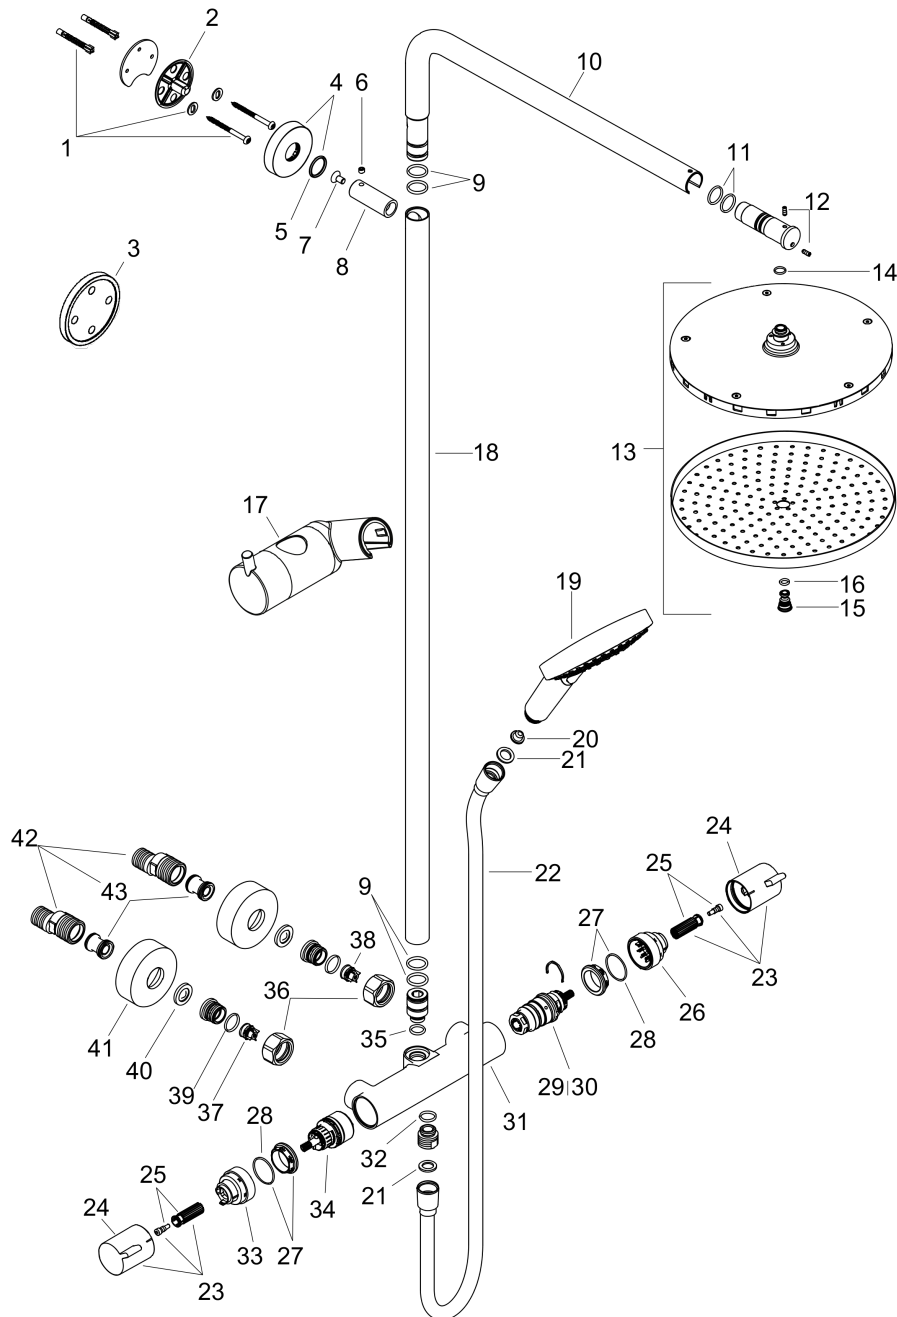

Raindance Select S
Showerpipe 240 1jet PowderRain with thermostat
Finish: **Matt White** Article Number: **27633700**

Exploded Drawing

Year of production: >12/20

Raindance Select S
Showerpipe 240 1jet PowderRain with thermostat
Finish: **Matt White** Article Number: **27633700**

Spare part list

Year of production: >12/20

Pos.	Description	Article Number	PC	PU
1	mounting set	96179000	4	1
2	wall flange	95687000	9	1
3	tile-matching-disk 7 mm	98681000	6	1
4	escutcheon Ø 60 mm	95692000	6	1
5	O-ring 20x2,5	92602000	2	1
6	hollow set screw M6x5	98447000	1	1
7	screw	92137000	2	1
8	sleeve	92166700	59	1
9	O-ring 17x2,5	98387000	1	1
10	shower arm cpl.	94831700	65	1
11	O-ring 17x2	98199000	1	1
12	hollow set screw M4x10	97667000	1	1
13	head shower Ø 240 mm	93464700	68	1
14	O-ring 10x1,5	98123000	1	1
15	screw	95796700	58	1
16	O-ring 7x2	98419000	1	1
17	support, assy	97651700	63	1
18	pipe 973 mm / Ø 22 mm	92468700	65	1
19	handshower	26014700	98	1
20	filter	92672000	2	1
21	seal	98058000	1	1
22	shower hose Isiflex'B 1,60 m	28276700	98	1
23	handle	95836700	58	1
24	pushbutton	92848700	52	1
25	handle fixing set	95843000	3	1
26	safety set	95839000	6	1
27	nut	98913000	6	1
28	O-ring 26x1,5	98390000	1	1
29	thermostat cartridge	98282000	14	1
30	cartridge for exchanged connections	92373000	18	1
31	Thermostat	92850700	69	1
32	O-ring 14x2	98129000	1	1
33	stop ring for flow control	95927000	8	1
34	shut off unit with selector	98283000	12	1
35	connecting thread	92861000	8	1
36	O-ring 12x2,25	98382000	1	1
37	set of nuts	96157700	58	1
38	non return valve (pressure-resistant up to 2 MPa)	93136000	8	1
39	non return valve	96737000	8	1
40	O-ring 17x1,5	98137000	1	1
41	filter packing	96922000	3	1